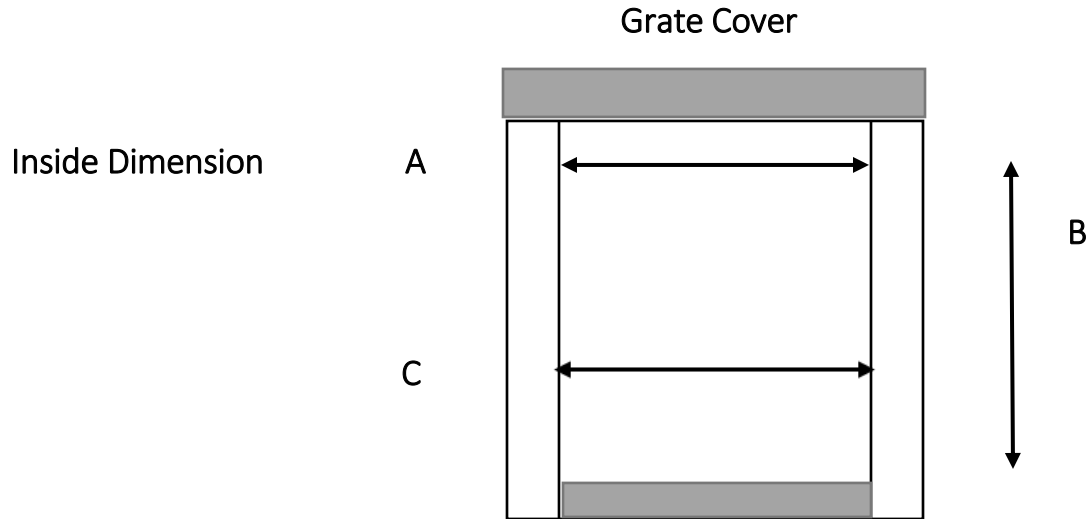

Trench Drain Cut Away View

A & C - Inside dimensions for interior wall to wall

B - Measure lowest point from bottom of grate TD

D - Length of Trench drain end to end

Note: Is the bottom of the trench drain rounded; if yes which pre-fab manufacturer is it? _____

QTY	A	B	C	D

Return Measurement Sheet To: John@fossilfilter.net